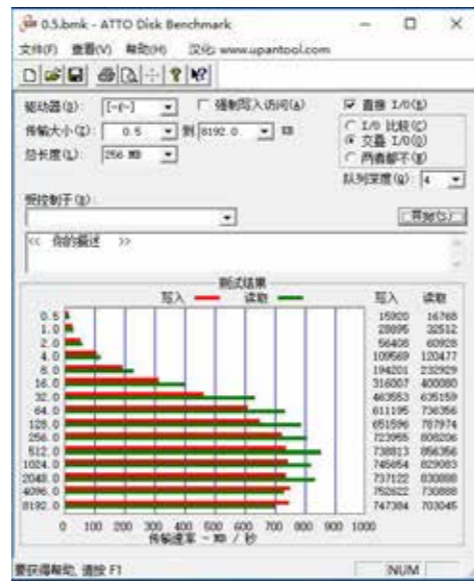

1-5
TYPE-C Cable
6-7
TYPE-C HUB

17-30
HDMI/DVI/VGA Adapter

7-11
USB Adapter

31-37
HDMI Cable

12-14
TYPE-C Connector

37-39
HDMI / RCA Panel

15-17
HDMI Connector

40-42
HDMI Switch